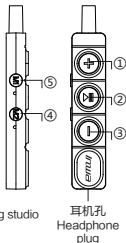

产品描述 Product description

- ① 音量+(Volume+)
- ② 播放/暂停 接听电话
(Play / Pause Answer the phone)
- ③ 音量-(Volume-)

- ④ K歌模式(蓝色指示灯)

KTV/音乐厅/萌神大叔/靓丽女神/娃娃音/录音棚

KTV mode(Blue indicator light)

KTV/Concert Hall/Man voice/Woman voice/Kid voice/Recording studio

- ⑤ 耳机模式(白色指示灯)

耳机原声/超重低音/全景环绕/3D旋转/流动人声/王者荣耀/吃鸡战场

Earphone mode(White indicator light)

Original sound/Maga bass/Surround/3D rotation/Flowing voice/Glory of Kings/Battle field

产品参数 Product parameter

产品型号	Product number	MZ-395C
额定电压	Rated voltage	DC 5V
额定电流	Rated current	50mA
频率范围	Frequency response	20Hz~20KHz
灵敏度	Sensitivity	95dB ± 3dB
产品尺寸	Product Size	13.5*60*8.5mm
产品净量	Net product	8g