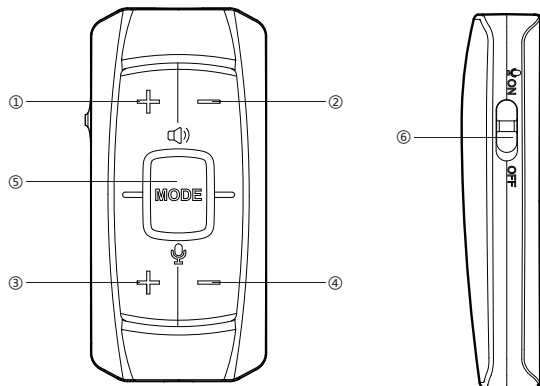

产品介绍

该产品使用7.1多声道环绕声效果来增强播放器定位低频（脚步声）和高频（枪声）并准确捕捉世界的的能力。
无驱动器设计，无需加载驱动程序，即插即用，速度提高了一步。

自适应平台

包装内含

1 x USB声卡

1 x 产品手册

USB SOUND CARD

Quick Start Guide

- ① Headphone Volume +
- ② Headphone Volume -
- ③ Microphone Volume +
- ④ Microphone Volume -
- ⑤ Game switching mode
 - Video mode: blue
 - PUBG mode: green
 - 7.1 mode: red
- ⑥ Microphone switch

Product specification

Frequency : 12Hz-22KHz Rated power : 15mW Maximum power : 30mW Thread length : 2.0m

Product introduction

This product uses 7.1 multi-channel surround sound effects to enhance the player's ability to locate low frequencies (footsteps) and high frequencies (gunshots) and accurately hunt the world. Drive-free design, no need to load the driver, plug and play, one step faster.