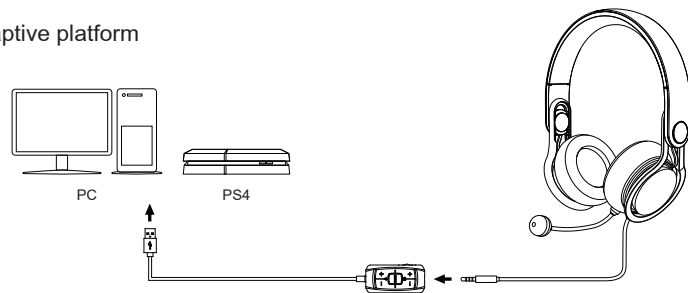

Adaptive platform

Package contains

1 x Usb sound card   1 x Product manual