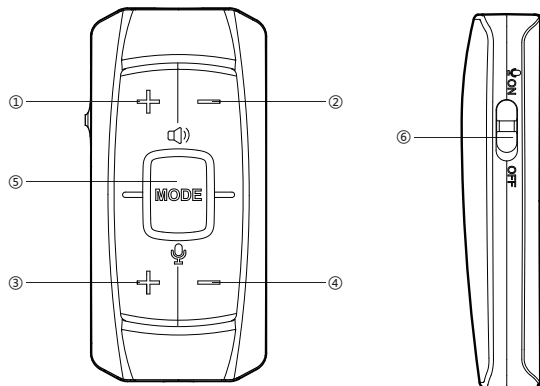

产品介绍

该产品使用7.1多声道环绕声效果来增强播放器定位低频（脚步声）和高频（枪声）并准确捕捉世界的的能力。无驱动器设计，无需加载驱动程序，即插即用，速度提高了一步。

自适应平台

包装内含

1 x USB声卡

1 x 产品手册

USB SOUND CARD

Quick Start Guide

- ① Headphone Volume +
- ② Headphone Volume -
- ③ Microphone Volume +
- ④ Microphone Volume -
- ⑤ Game switching mode
Video mode: blue
PUBG mode: green
7.1 mode: red
- ⑥ Microphone switch

Product specification

Frequency : 12Hz-22KHz Rated power : 15mW Maximum power : 30mW Thread length : 2.0m

Product introduction

This product uses 7.1 multi-channel surround sound effects to enhance the player's ability to locate low frequencies (footsteps) and high frequencies (gunshots) and accurately hunt the world. Drive-free design, no need to load the driver, plug and play, one step faster.