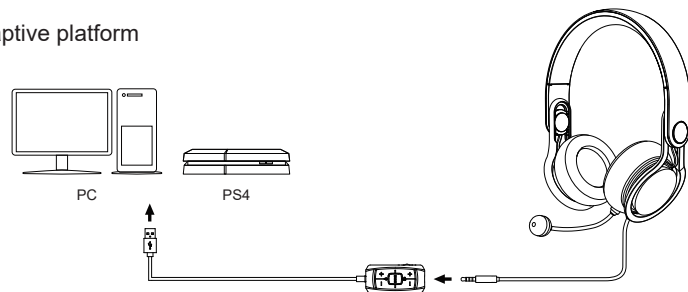

Adaptive platform

Package contains

1 x Usb sound card   1 x Product manual